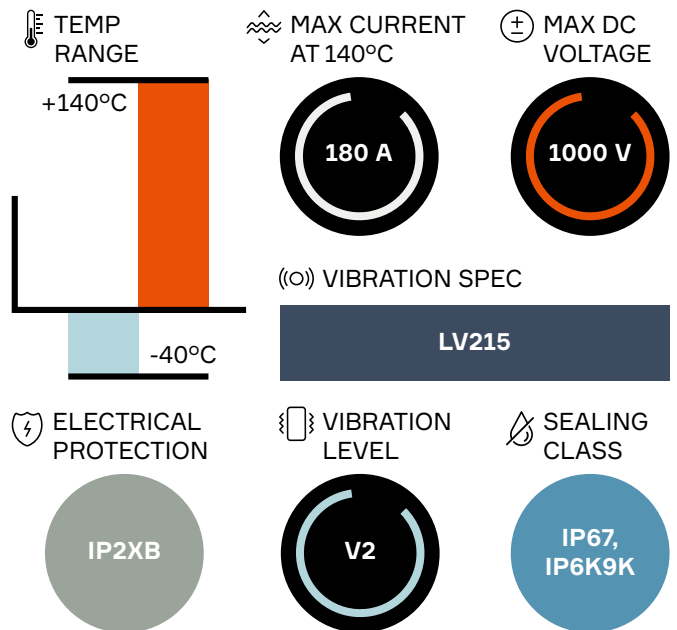

TECHNICAL CHARACTERISTICS