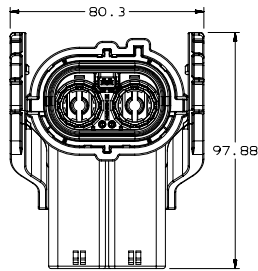

Visit aptiv.com

PART NUMBERS

Part number	# of ways	Gender	Description	Index	Mating Part Number
35166503	2	Male	Pin-header	A UL HB	33355781
35166504	2	Male	Pin-header	B UL HB	33355782
35166505	2	Male	Pin-header	C UL HB	33355783
35166506	2	Male	Pin-header	D UL HB	33355784
33351454	2	Male	Pin-header	A UL V0	-
33351455	2	Male	Pin-header	B UL V0	-
33355781	2	Female	Connector	A UL HB	35166503
33355782	2	Female	Connector	B UL HB	35166504
33355783	2	Female	Connector	C UL HB	35166505
33355784	2	Female	Connector	D UL HB	35166506

DIMENSION MEASUREMENT SAMPLE

35166503

33355781

Part numbers, specifications, dimensions and performance data in this document are for general references only and are subject to change without notice. To verify product information, please contact an Aptiv representative.