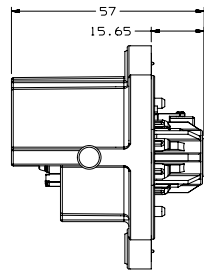

Visit aptiv.com

PART NUMBERS

Part number	# of ways	Gender	Description	Index	Mating Part Number
35166503	2	Male	Pin-header	A UL HB	33355781
35166504	2	Male	Pin-header	B UL HB	33355782
35166505	2	Male	Pin-header	C UL HB	33355783
35166506	2	Male	Pin-header	D UL HB	33355784
33351454	2	Male	Pin-header	A UL V0	-
33351455	2	Male	Pin-header	B UL V0	-
33355781	2	Female	Connector	A UL HB	35166503
33355782	2	Female	Connector	B UL HB	35166504
33355783	2	Female	Connector	C UL HB	35166505
33355784	2	Female	Connector	D UL HB	35166506

DIMENSION MEASUREMENT SAMPLE

35166503

33355781

Part numbers, specifications, dimensions and performance data in this document are for general references only and are subject to change without notice. To verify product information, please contact an Aptiv representative.