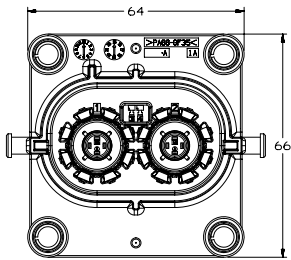

Visit aptiv.com

PART NUMBERS

Part number	# of ways	Gender	Description	Index	Mating Part Number
35166503	2	Male	Pin-header	A UL HB	33355781
35166504	2	Male	Pin-header	B UL HB	33355782
35166505	2	Male	Pin-header	C UL HB	33355783
35166506	2	Male	Pin-header	D UL HB	33355784
33351454	2	Male	Pin-header	A UL V0	-
33351455	2	Male	Pin-header	B UL V0	-
33355781	2	Female	Connector	A UL HB	35166503
33355782	2	Female	Connector	B UL HB	35166504
33355783	2	Female	Connector	C UL HB	35166505
33355784	2	Female	Connector	D UL HB	35166506

DIMENSION MEASUREMENT SAMPLE

35166503

33355781

Part numbers, specifications, dimensions and performance data in this document are for general references only and are subject to change without notice. To verify product information, please contact an Aptiv representative.