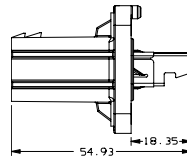

Visit [aptiv.com](http://aptiv.com)

2 Way 180° Connection System with Pluggable Inner Connector

2 Way 180° Connection System without Pluggable Inner Connector

2 Way 90° Connection System

3 Bay Header

## PART NUMBERS

Index	Header Connector		Inline Connector	Mating Device Print Detail	Harness Connector
	Connector	Inner			
<b>2 Way 180° Connection System with Pluggable Inner Connector</b>					
101	35201706	15526394	33358013	15508564	33280354
102	35201707	15526395	33358014		33280355
103	35201708	15526396	33358015		33280356
<b>2 Way 180° Connection System without Pluggable Inner Connector</b>					
101	33240508		-	13837174	33280354
102	33240509				33280355
103	33240510				33280356
<b>2 Way 90° Connection System</b>					
101	33341078		33341079	-	33280354
<b>3 Bay Header</b>					
104			15526396	-	33280356
105	33223976		15526397		33280357
106			33137225		33280358

## DIMENSION MEASUREMENT SAMPLE

33211753

33240508

33341078

13824784

33280356

33223976