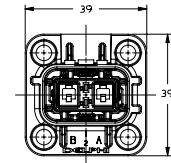

Visit [aptiv.com](http://aptiv.com)

2 Way 180° Connection System with Pluggable Inner Connector

2 Way 180° Connection System without Pluggable Inner Connector

2 Way 90° Connection System

3 Bay Header

## PART NUMBERS

Index	Header Connector		Inline Connector	Mating Device Print Detail	Harness Connector
	Connector	Inner			
<b>2 Way 180° Connection System with Pluggable Inner Connector</b>					
101	35201706	15526394	33358013	15508564	33280354
102	35201707	15526395	33358014		33280355
103	35201708	15526396	33358015		33280356
<b>2 Way 180° Connection System without Pluggable Inner Connector</b>					
101	33240508		-	13837174	33280354
102	33240509				33280355
103	33240510				33280356
<b>2 Way 90° Connection System</b>					
101	33341078		33341079	-	33280354
<b>3 Bay Header</b>					
104			15526396	-	33280356
105	33223976		15526397		33280357
106			33137225		33280358

## DIMENSION MEASUREMENT SAMPLE

33211753

33240508

33341078

13824784

33280356

33223976