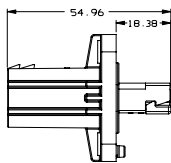

Visit [aptiv.com](http://aptiv.com)

2 Way 180° Connection System with Pluggable Inner Connector

2 Way 180° Connection System without Pluggable Inner Connector

2 Way 90° Connection System

3 Bay Header

## PART NUMBERS

Index	Header Connector		Inline Connector	Mating Device Print Detail	Harness Connector
	Connector	Inner			
<b>2 Way 180° Connection System with Pluggable Inner Connector</b>					
101	35201706	15526394	33358013	15508564	33280354
102	35201707	15526395	33358014		33280355
103	35201708	15526396	33358015		33280356
<b>2 Way 180° Connection System without Pluggable Inner Connector</b>					
101	33240508		-	13837174	33280354
102	33240509				33280355
103	33240510				33280356
<b>2 Way 90° Connection System</b>					
101	33341078		33341079	-	33280354
<b>3 Bay Header</b>					
104			15526396	-	33280356
105	33223976		15526397		33280357
106			33137225		33280358

## DIMENSION MEASUREMENT SAMPLE

33211753

33240508

33341078

13824784

33280356

33223976