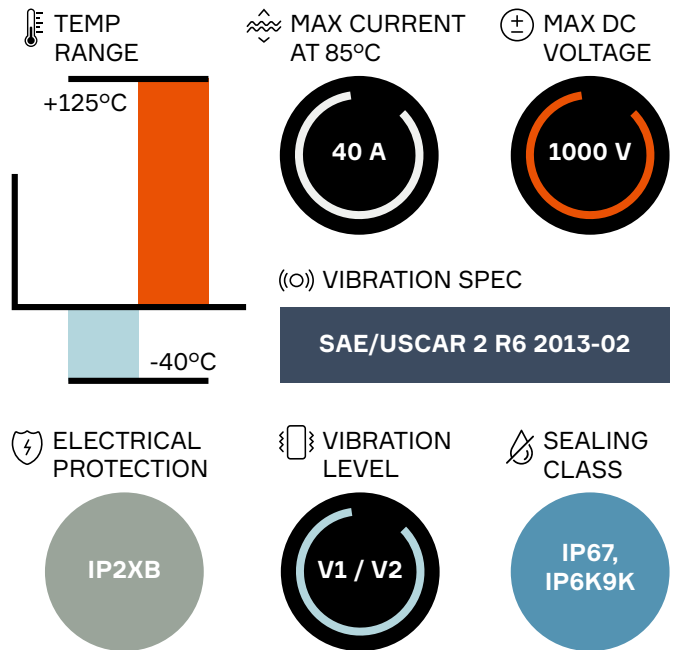

TECHNICAL CHARACTERISTICS