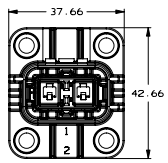

Visit [aptiv.com](http://aptiv.com)

2 Way 180° Connection System with Pluggable Inner Connector

2 Way 180° Connection System without Pluggable Inner Connector

2 Way 90° Connection System

3 Bay Header

## PART NUMBERS

Index	Header Connector		Inline Connector	Mating Device Print Detail	Harness Connector
	Connector	Inner			
<b>2 Way 180° Connection System with Pluggable Inner Connector</b>					
101	35201706	15526394	33358013	15508564	33280354
102	35201707	15526395	33358014		33280355
103	35201708	15526396	33358015		33280356
<b>2 Way 180° Connection System without Pluggable Inner Connector</b>					
101	33240508		-	13837174	33280354
102	33240509				33280355
103	33240510				33280356
<b>2 Way 90° Connection System</b>					
101	33341078		33341079	-	33280354
<b>3 Bay Header</b>					
104			15526396	-	33280356
105	33223976		15526397		33280357
106			33137225		33280358

## DIMENSION MEASUREMENT SAMPLE

33211753

33240508

33341078

13824784

33280356

33223976