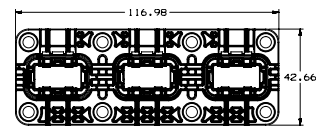

Visit [aptiv.com](http://aptiv.com)

2 Way 180° Connection System with Pluggable Inner Connector

2 Way 180° Connection System without Pluggable Inner Connector

2 Way 90° Connection System

3 Bay Header

## PART NUMBERS

Index	Header Connector		Inline Connector	Mating Device Print Detail	Harness Connector
	Connector	Inner			
<b>2 Way 180° Connection System with Pluggable Inner Connector</b>					
101	35201706	15526394	33358013	15508564	33280354
102	35201707	15526395	33358014		33280355
103	35201708	15526396	33358015		33280356
<b>2 Way 180° Connection System without Pluggable Inner Connector</b>					
101	33240508		-	13837174	33280354
102	33240509				33280355
103	33240510				33280356
<b>2 Way 90° Connection System</b>					
101	33341078		33341079	-	33280354
<b>3 Bay Header</b>					
104			15526396	-	33280356
105	33223976		15526397		33280357
106			33137225		33280358

## DIMENSION MEASUREMENT SAMPLE

33211753

33240508

33341078

13824784

33280356

33223976