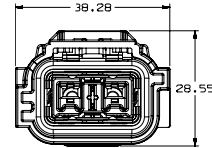

Visit [aptiv.com](http://aptiv.com)

2 Way 180° Connection System with Pluggable Inner Connector

2 Way 180° Connection System without Pluggable Inner Connector

2 Way 90° Connection System

3 Bay Header

## PART NUMBERS

Index	Header Connector		Inline Connector	Mating Device Print Detail	Harness Connector
	Connector	Inner			
<b>2 Way 180° Connection System with Pluggable Inner Connector</b>					
101	35201706	15526394	33358013	15508564	33280354
102	35201707	15526395	33358014		33280355
103	35201708	15526396	33358015		33280356
<b>2 Way 180° Connection System without Pluggable Inner Connector</b>					
101	33240508		-	13837174	33280354
102	33240509				33280355
103	33240510				33280356
<b>2 Way 90° Connection System</b>					
101	33341078		33341079	-	33280354
<b>3 Bay Header</b>					
104			15526396	-	33280356
105	33223976		15526397		33280357
106			33137225		33280358

## DIMENSION MEASUREMENT SAMPLE

33211753

33240508

33341078

13824784

33280356

33223976