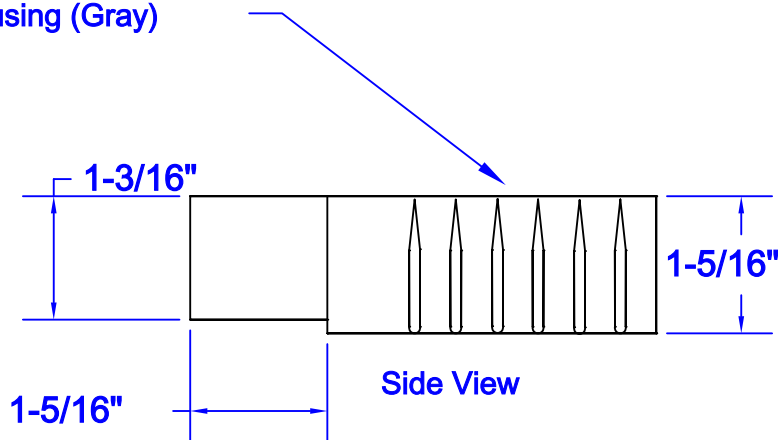

Top View

Bottom View

350 Amp Housing (Gray)

Side View

SB[®], SBX[®], and PowerPole[®] is a Registered Trademark of Anderson Power Products, Inc.

Property of QUICK CABLE		TITLE SB [®] Housing 350 Amp 36 Volt	
3700 Quick Dr. Franksville WI		PART # 122108	
Material & Treatment Gray Molded Polycarbonate		Drawing # 122108-Info	REV A
Tolerances, unless otherwise noted Dimensions are reference only		Sheet 1 of	1

Rev	Date	ECN#	By	Description
A	11-17-14	3131	GCV	Add Trademark info

Drawn By Jim H	Date 8-16-04	Checked By Mike E	Scale None
-------------------	-----------------	----------------------	---------------