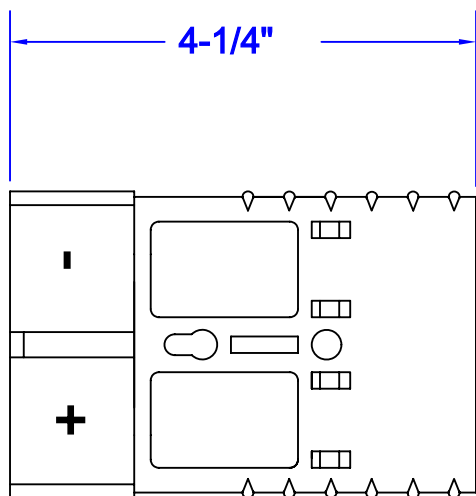

Top View

Bottom View

350 Amp Housing (Gray)

Side View

SB[®], SBX[®], and PowerPole[®] is a Registered Trademark of Anderson Power Products, Inc.

Property of QUICK CABLE		TITLE SB [®] Housing 350 Amp 36 Volt	
3700 Quick Dr. Franksville WI		PART # 122108	
Material & Treatment Gray Molded Polycarbonate		Drawing # 122108-Info	REV A
Tolerances, unless otherwise noted Dimensions are reference only		Sheet 1 of	1

Rev	Date	ECN#	By	Description
A	11-17-14	3131	GCV	Add Trademark info

Drawn By Jim H	Date 8-16-04	Checked By Mike E	Scale None
-------------------	-----------------	----------------------	---------------